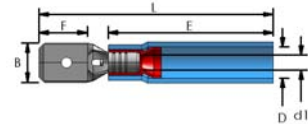

NYLON INSULATED MALE DISCONNECTS

Specifications

- **Maximum Electrical Rating:** 300 Volts
- **Maximum Temperature:** +105°C
- **Terminal Material:** Brass
- **Plating:** Electro Tin Plated
- **Insulated Material:** Easy Entry Nylon

Ordering Information:

Wire Range AWG / mm ²	NTE Part Number	Dimensions inch(mm)						
		NEMA Tab	B	L	F	E	D	d1
<i>NEW</i>	76-NIMD22-110	.032 x .110 (0.8 x 2.8)	.110 (2.8)	.846 (21.5)	.307 (7.8)	.433 (11.0)	.161 (4.1)	.067 (1.7)
<i>NEW</i>	76-NIMD22-187	.032 x .187 (0.8 x 4.8)	.187 (4.8)	.846 (21.5)	.307 (7.8)	.433 (11.0)	.161 (4.1)	.067 (1.7)
<i>NEW</i>	76-NIMD22-250	.032 x .250 (0.8 x 6.4)	.250 (6.4)	.874 (22.2)	.307 (7.8)	.433 (11.0)	.161 (4.1)	.067 (1.7)
<i>NEW</i>	76-NIMD16-110	.032 x .110 (0.8 x 2.8)	.110 (2.8)	.846 (21.5)	.307 (7.8)	.433 (11.0)	.177 (4.5)	.091 (2.3)
<i>NEW</i>	76-NIMD16-187	.032 x .187 (0.8 x 4.8)	.187 (4.8)	.846 (21.5)	.307 (7.8)	.433 (11.0)	.177 (4.5)	.091 (2.3)
<i>NEW</i>	76-NIMD16-250	.032 x .250 (0.8 x 6.4)	.250 (6.4)	.874 (22.2)	.307 (7.8)	.433 (11.0)	.177 (4.5)	.091 (2.3)
<i>NEW</i>	76-NIMD12-250	.032 x .250 (0.8 x 6.4)	.250 (6.4)	.953 (24.2)	.307 (7.8)	.512 (13.0)	.256 (6.5)	.134 (3.4)

HEAT SHRINK INSULATED MALE DISCONNECTS

Specifications

- **Waterproof**
- **Maximum Electrical Rating:** 300 Volts
- **Shrink Temperature:** +150°C
- **Operating Temperature:** -10° to +105°C
- **Terminal Material:** Brass
- **Plating:** Electro Tin Plated
- **Reinforcement Sleeve:** C Type Sleeve
- **Insulated Material:** Heat Shrinkable Tube