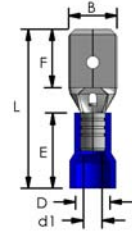

NYLON INSULATED MALE DISCONNECTS

Specifications

- **Maximum Electrical Rating:** 300 Volts
- **Maximum Temperature:** +105°C
- **Terminal Material:** Brass
- **Plating:** Electro Tin Plated
- **Insulated Material:** Easy Entry Nylon

Ordering Information:

Wire Range AWG / mm ²	NTE Part Number	Dimensions inch(mm)						
		NEMA Tab	B	L	F	E	D	d1
<i>NEW</i>	76-NIMD22-110	.032 x .110 (0.8 x 2.8)	.110 (2.8)	.846 (21.5)	.307 (7.8)	.433 (11.0)	.161 (4.1)	.067 (1.7)
<i>NEW</i>	76-NIMD22-187	.032 x .187 (0.8 x 4.8)	.187 (4.8)	.846 (21.5)	.307 (7.8)	.433 (11.0)	.161 (4.1)	.067 (1.7)
<i>NEW</i>	76-NIMD22-250	.032 x .250 (0.8 x 6.4)	.250 (6.4)	.874 (22.2)	.307 (7.8)	.433 (11.0)	.161 (4.1)	.067 (1.7)
<i>NEW</i>	76-NIMD16-110	.032 x .110 (0.8 x 2.8)	.110 (2.8)	.846 (21.5)	.307 (7.8)	.433 (11.0)	.177 (4.5)	.091 (2.3)
<i>NEW</i>	76-NIMD16-187	.032 x .187 (0.8 x 4.8)	.187 (4.8)	.846 (21.5)	.307 (7.8)	.433 (11.0)	.177 (4.5)	.091 (2.3)
<i>NEW</i>	76-NIMD16-250	.032 x .250 (0.8 x 6.4)	.250 (6.4)	.874 (22.2)	.307 (7.8)	.433 (11.0)	.177 (4.5)	.091 (2.3)
<i>NEW</i>	76-NIMD12-250	.032 x .250 (0.8 x 6.4)	.250 (6.4)	.953 (24.2)	.307 (7.8)	.512 (13.0)	.256 (6.5)	.134 (3.4)

Ordering Information:

Wire Range AWG / mm ²	NTE Part Number	Dimensions inch(mm)						
		NEMA Tab	B	L	F	E	D	d1
22 - 18 AWG 0.5 - 1.5mm ²	76-HIMD22	.032 x .250 (0.8 x 6.4)	.250 (6.4)	1.457 (37.0)	.307 (7.8)	1.043 (26.5)	.177 (4.5)	.067 (1.7)
16 - 14 AWG 1.5-2.5mm ²	76-HIMD16	.032 x .250 (0.8 x 6.4)	.250 (6.4)	1.457 (37.0)	.307 (7.8)	1.043 (26.5)	.217 (5.5)	.091 (2.3)
12 - 10 AWG 4-6mm ²	76-HIMD12	.032 x .250 (0.8 x 6.4)	.250 (6.4)	1.457 (37.0)	.307 (7.8)	1.043 (26.5)	.315 (8.0)	.134 (3.4)